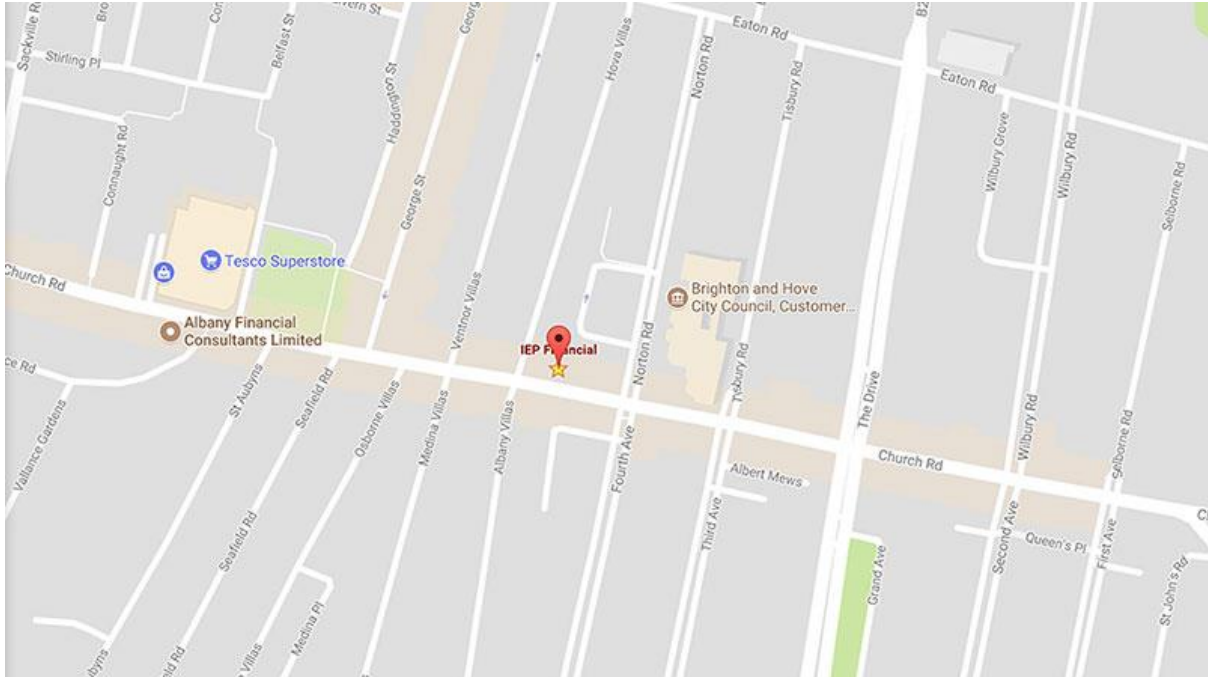

Directions

Hove office 119 Church Road Hove BN3 2AF

Directions

Our Hove based Independent Financial Advisers are on Church Road in Brighton Hove and there is plenty of parking available. There is a multi-storey car park in Norton Road (opposite Hove Town Hall) just a one minute walk away, plus, there is plenty of on-street two hour pay parking in the surrounding roads. Norton Road is the best option for parking.

The IEP Financial office has a big black door and is located between the Paris Wine Bar and Burkitts. If you are unsure call 01273 208813 and we will give you step by step instructions. Alternatively, our Independent Financial Advisers are more than happy to visit you at your home or office.